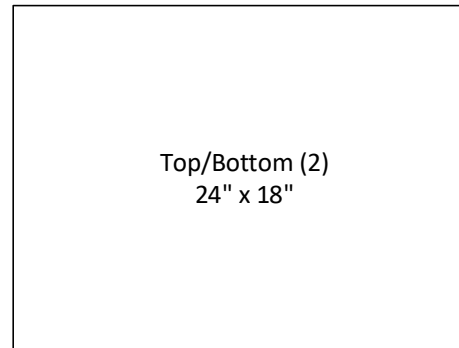

UM18

v3 Sealed

Gross Internal volume: 4.61 ft³

Est. Net Internal volume: 4.29 ft³

4 ohm

0.75" MDF

Doubled baffle

Driver OD: 18.24"

Baffle cutout: 16.56"

Driver depth: 9.625"

External Dimension (WDH):

24" x 24" x 18"

Feet height: 0.61"

UM18

V3 Sealed

Cut order: