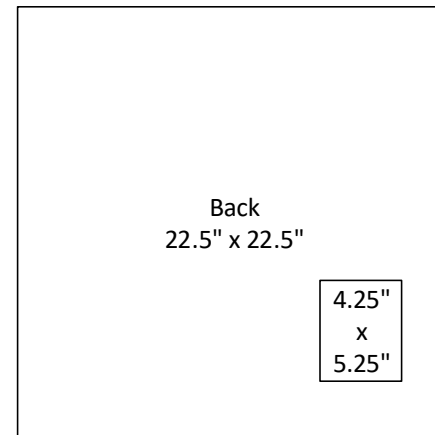

UM18

v3 Sealed

Gross Internal volume: 4.61 ft³

Est. Net Internal volume: 4.29 ft³

4 ohm

0.75" MDF

Doubled baffle

Driver OD: 18.24"

Baffle cutout: 16.56"

Driver depth: 9.625"

External Dimension (WDH):

24" x 24" x 18"

Feet height: 0.61"

UM18

V3 Sealed

Cut order: