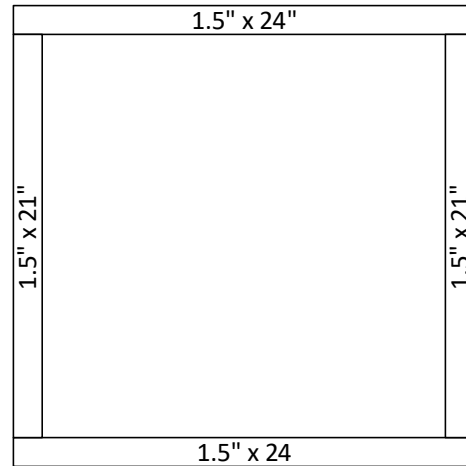

UM18

v3 Sealed

Gross Internal volume: 4.61 ft³

Est. Net Internal volume: 4.29 ft³

4 ohm

0.75" MDF

Doubled baffle

Driver OD: 18.24"

Baffle cutout: 16.56"

Driver depth: 9.625"

External Dimension (WDH):

24" x 24" x 18"

Feet height: 0.61"

UM18

V3 Sealed

Cut order: