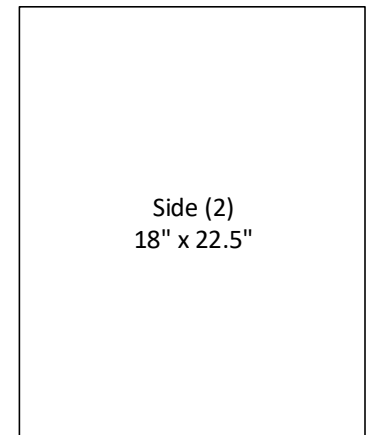

UM18

v3 Sealed

Gross Internal volume: 4.61 ft³

Est. Net Internal volume: 4.29 ft³

4 ohm

0.75" MDF

Doubled baffle

Driver OD: 18.24"

Baffle cutout: 16.56"

Driver depth: 9.625"

External Dimension (WDH):

24" x 24" x 18"

Feet height: 0.61"

UM18

V3 Sealed

Cut order: