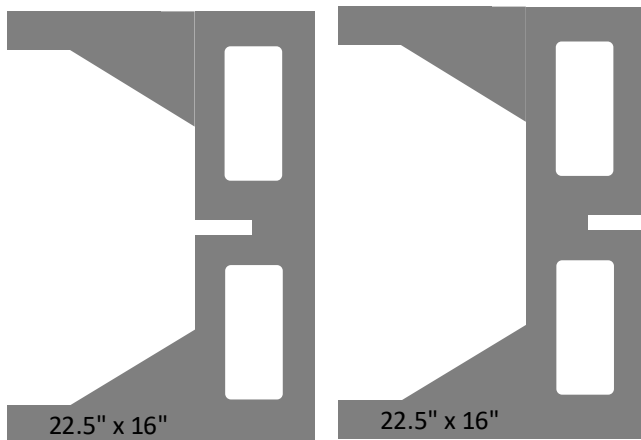

UM18

v3 Sealed

Gross Internal volume: 4.61 ft³

Est. Net Internal volume: 4.29 ft³

4 ohm

0.75" MDF

Doubled baffle

Driver OD: 18.24"

Baffle cutout: 16.56"

Driver depth: 9.625"

External Dimension (WDH):

24" x 24" x 18"

Feet height: 0.61"

UM18

V3 Sealed

Cut order: