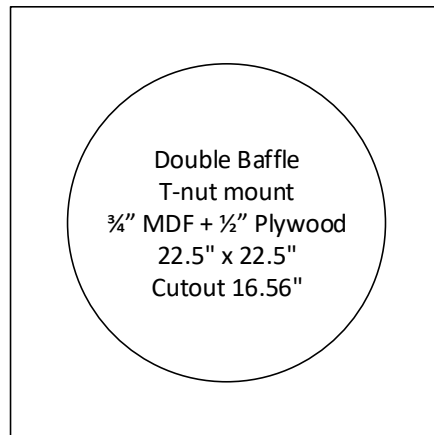

UM18

v3 Sealed

Gross Internal volume: 4.61 ft³

Est. Net Internal volume: 4.29 ft³

4 ohm

0.75" MDF

Doubled baffle

Driver OD: 18.24"

Baffle cutout: 16.56"

Driver depth: 9.625"

External Dimension (WDH):

24" x 24" x 18"

Feet height: 0.61"

UM18

V3 Sealed

Cut order: